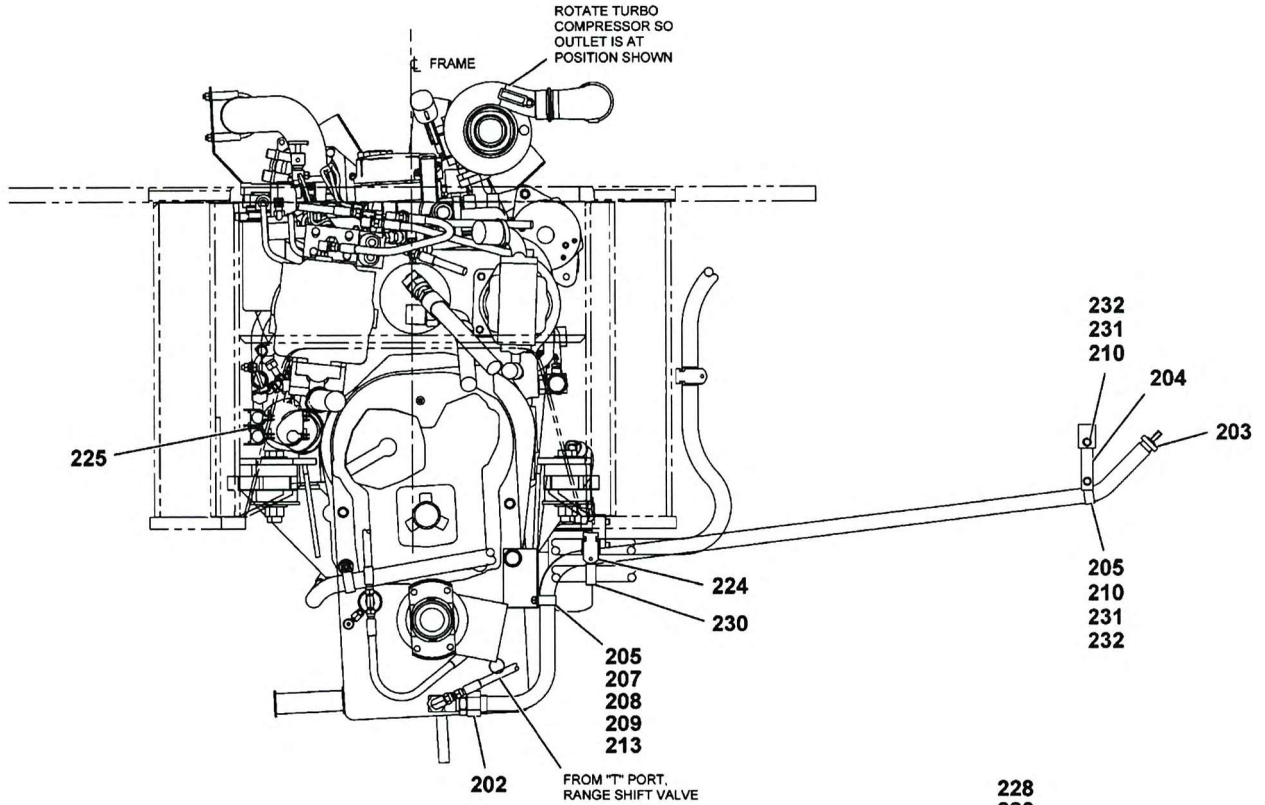

# Manitowoc Crane Group

FRONT VIEW OF ENGINE BAY

REAR VIEW OF CRANE

DETAIL C  
HEATER LINES STRAINER

DETAIL H  
TRANS MOUNTS

# Manitowoc Crane Group

2189810091

(SHEET 2 OF 3)