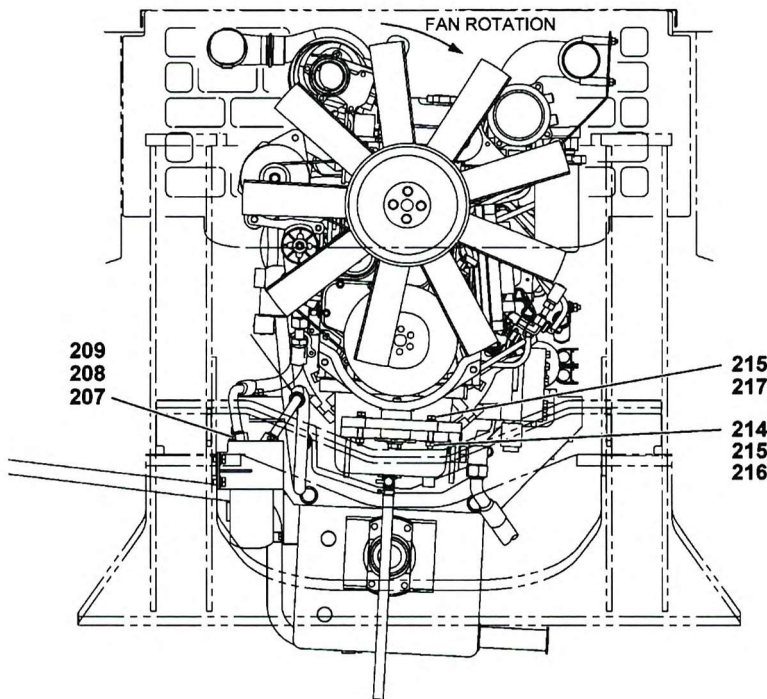

# Manitowoc Crane Group

FRONT VIEW OF ENGINE BAY

REAR VIEW OF CRANE

DETAIL C  
HEATER LINES STRAINER

DETAIL H  
TRANS MOUNTS

# Manitowoc Crane Group

2189810091

(SHEET 2 OF 3)